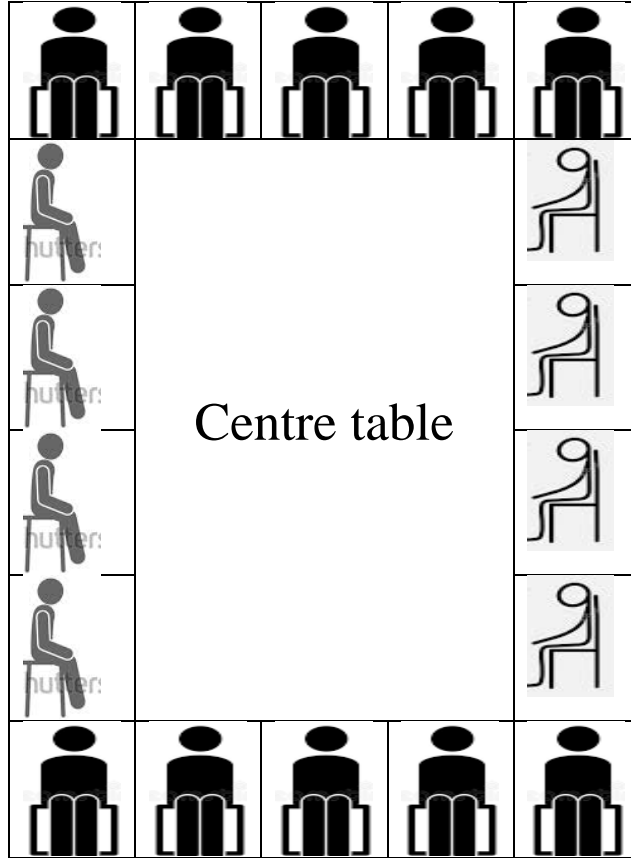

Smart TV

22ft

Teacher corner

White board/ Screen/Flannel board

19 ft

DOOR