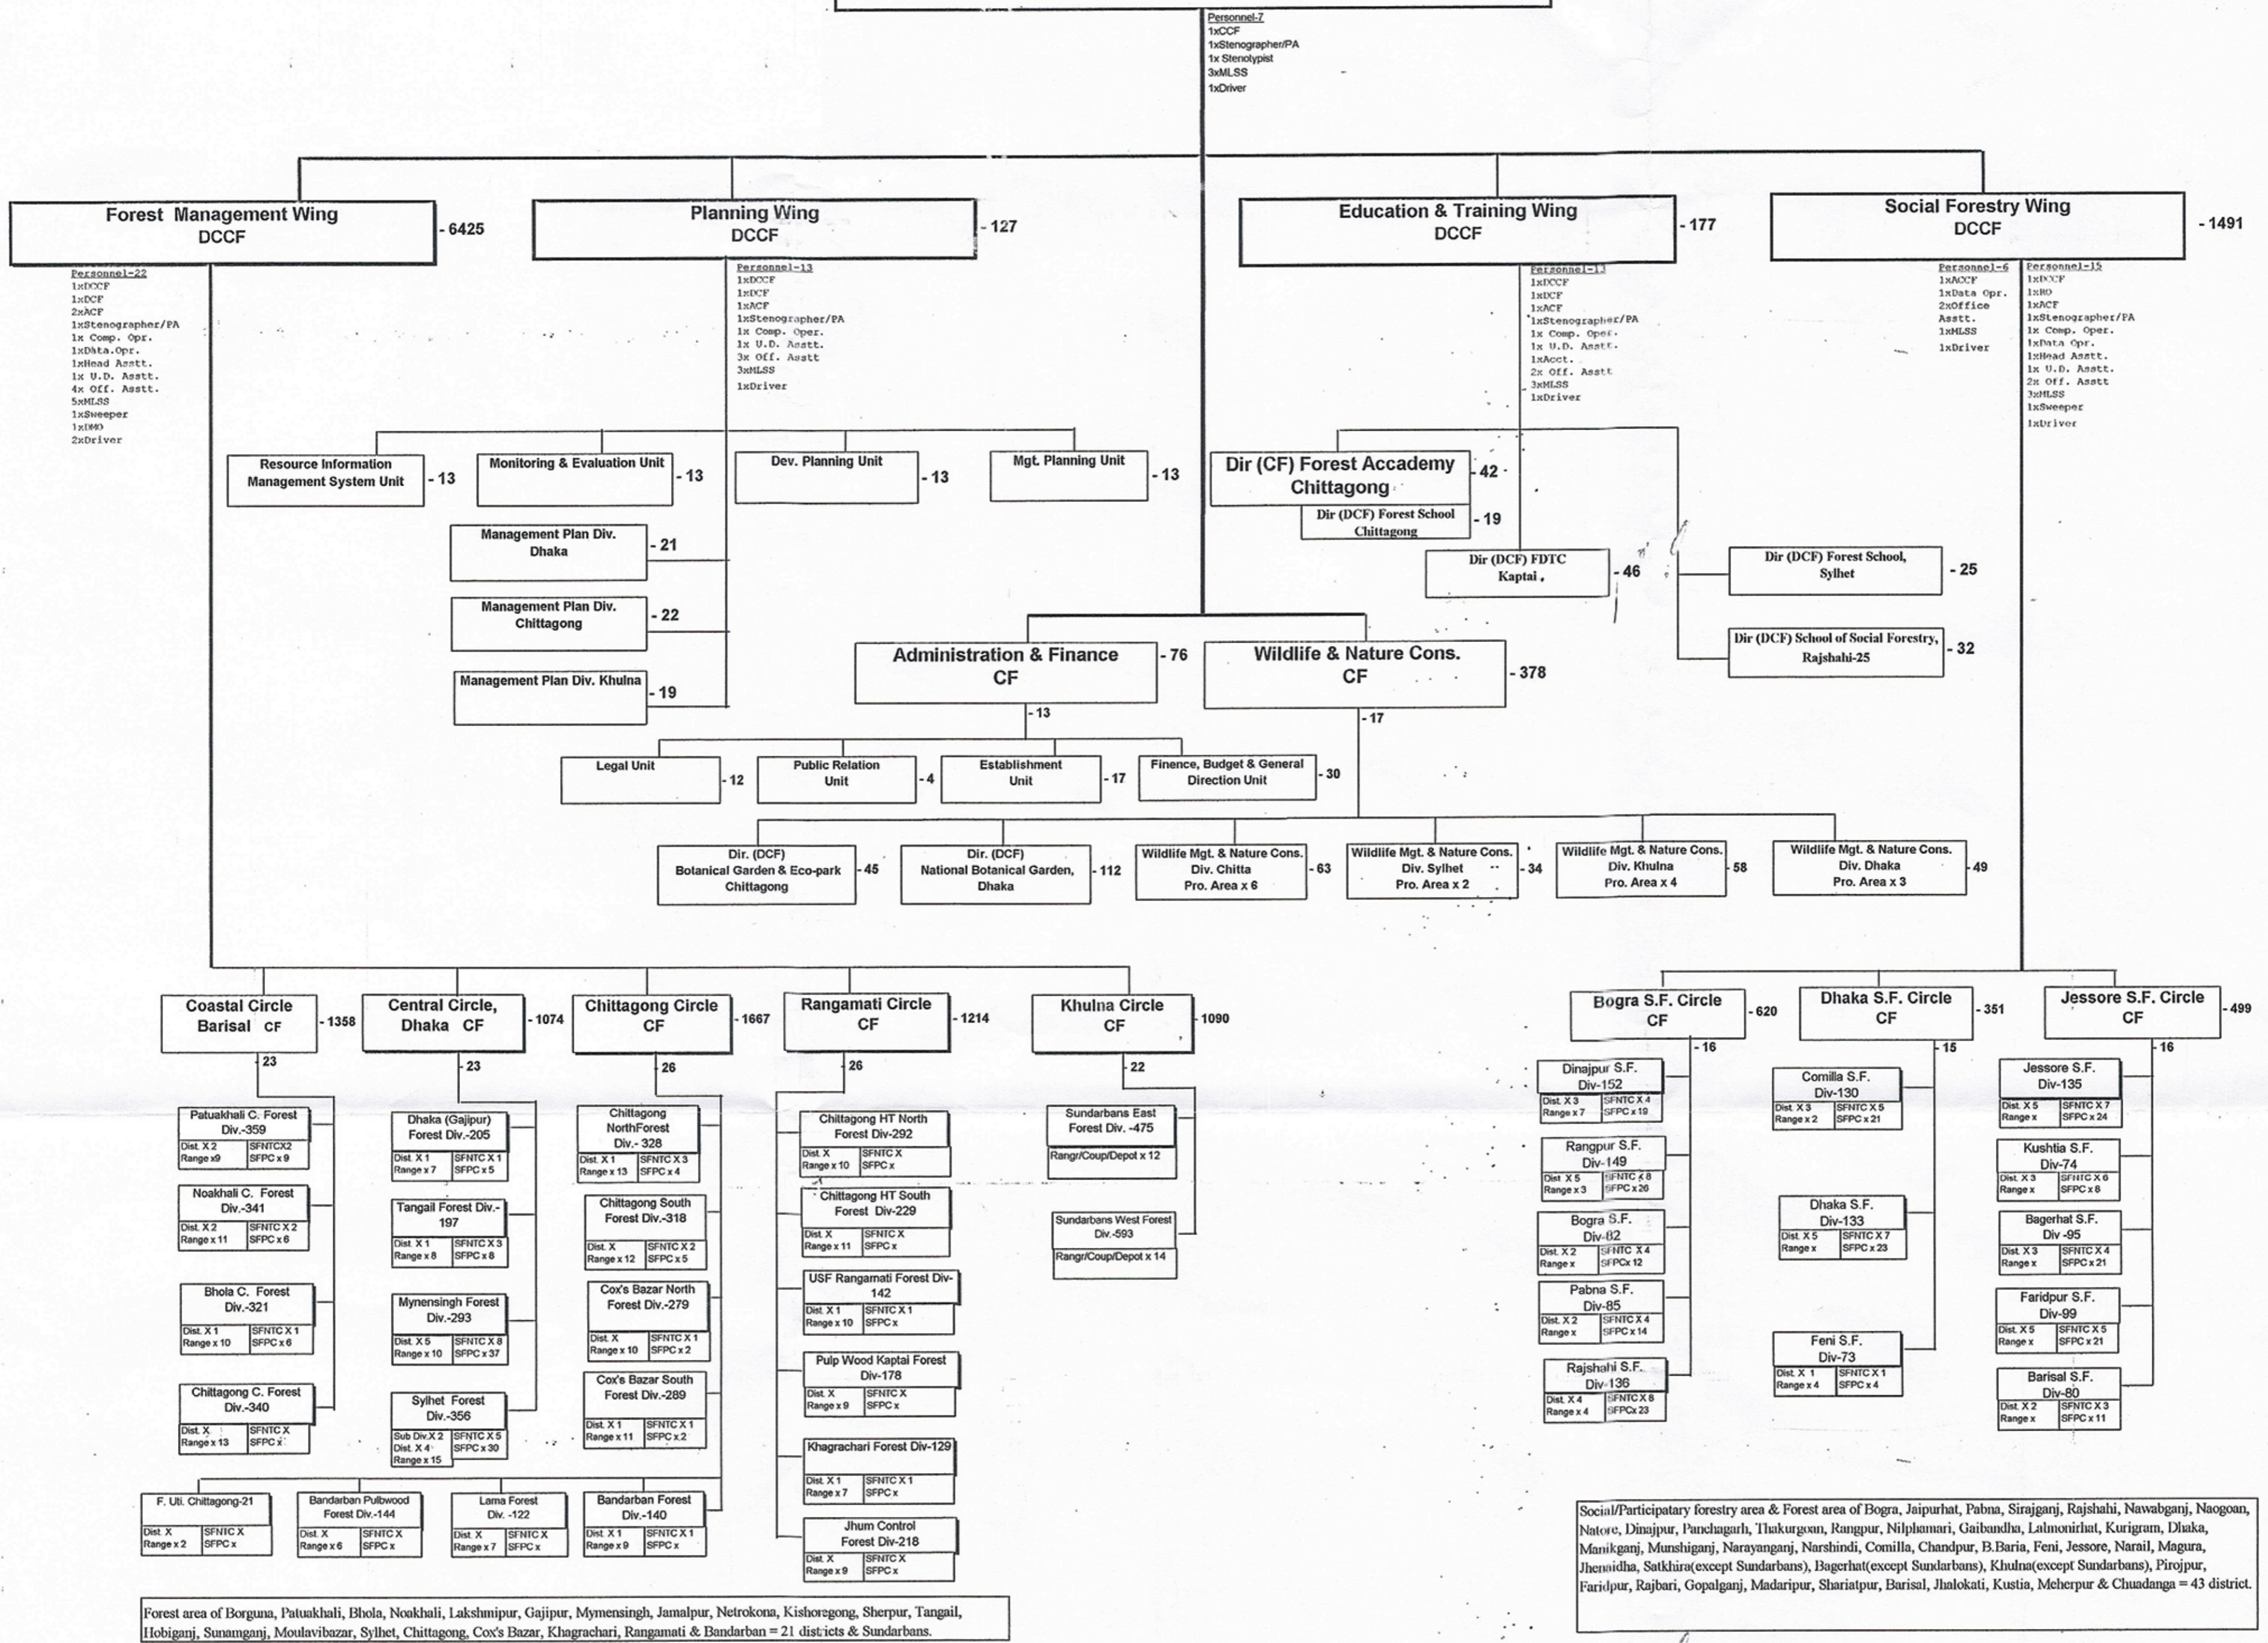

CHIEF CONSERVATOR OF FORESTS - 8681

Social Forestry Zones