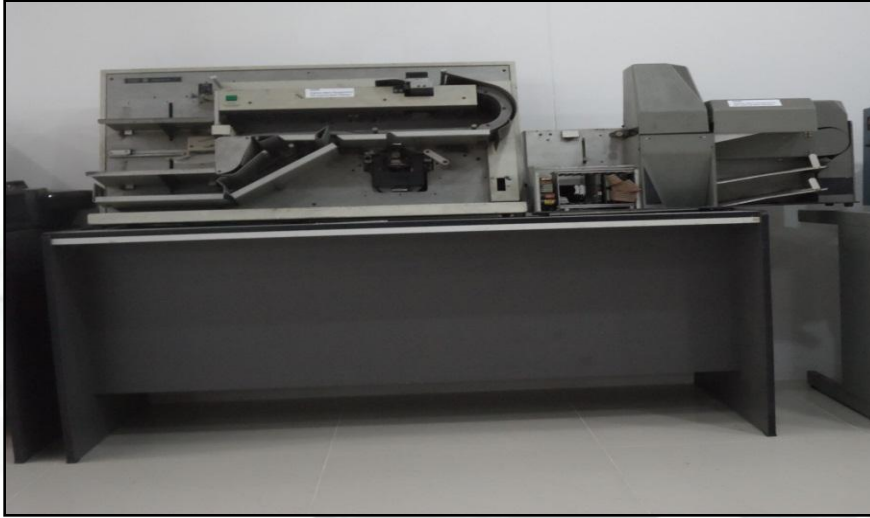

বিবিএস যাদুঘরে সংরক্ষিত অন্যান্য যন্ত্রপাতি (চলমান)

OMR (Optical Mark Recognition) or (Optical Mark Reader) is the process of capturing human-marked data from document forms such as surveys and tests.

BBS used OMR until 2001.